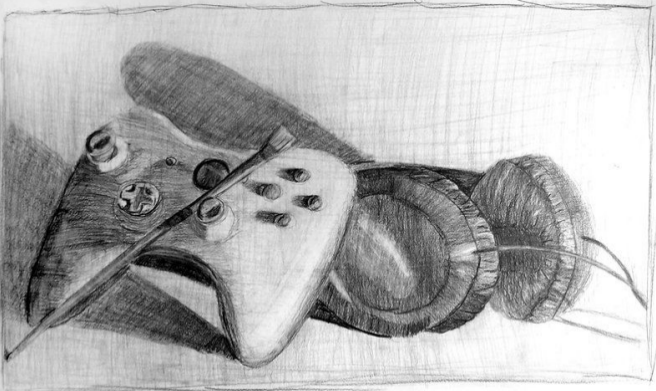

Handwritten text on a small rectangular card, held up by a person. The text is dense and appears to be a list or a set of instructions, possibly related to a project or a study. The handwriting is cursive and somewhat difficult to read due to the small size and angle of the card. The person holding the card is wearing a watch on their left wrist and a ring on their left hand.

dreamstime

dreamstime

dreamstime

Antonio Foncubierta

Thomas Alva Edison

5/1/09
M. L. R.
2-25-09

© Emanuele Ravecca

Ginger